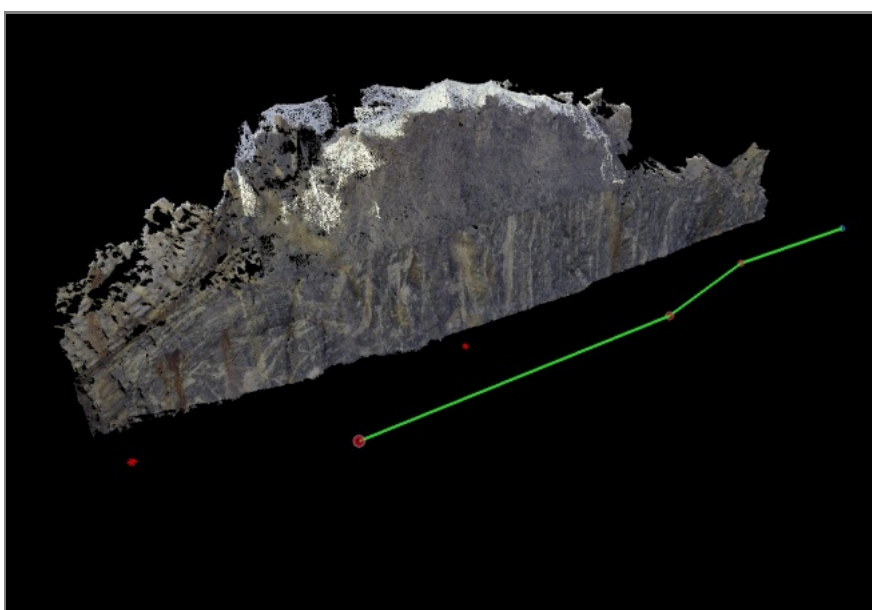

2 Details

Link Name	Setup 1	Setup 2	Overlap	Abs. Mean Error
Link 1	Job 004- Setup 001	Job 004- Setup 002	42 %	0.003 m
		Cloud to Cloud Target	Mean Target Error:	0.003 m --

Link Name	Setup 1	Setup 2	Overlap	Abs. Mean Error
Link 2	Job 004- Setup 002	Job 004- Setup 003	62 %	0.003 m
		Cloud to Cloud Target	Mean Target Error:	0.003 m --

Link Name	Setup 1	Setup 2	Overlap	Abs. Mean Error
Link 3	Job 004- Setup 003	Job 004- Setup 004	58 %	0.003 m
		Cloud to Cloud Target	Mean Target Error:	0.003 m --

Graphics

Job 004-1

View 1

View 2

View 3

View 4

View 5

View 6

Kontrollfil