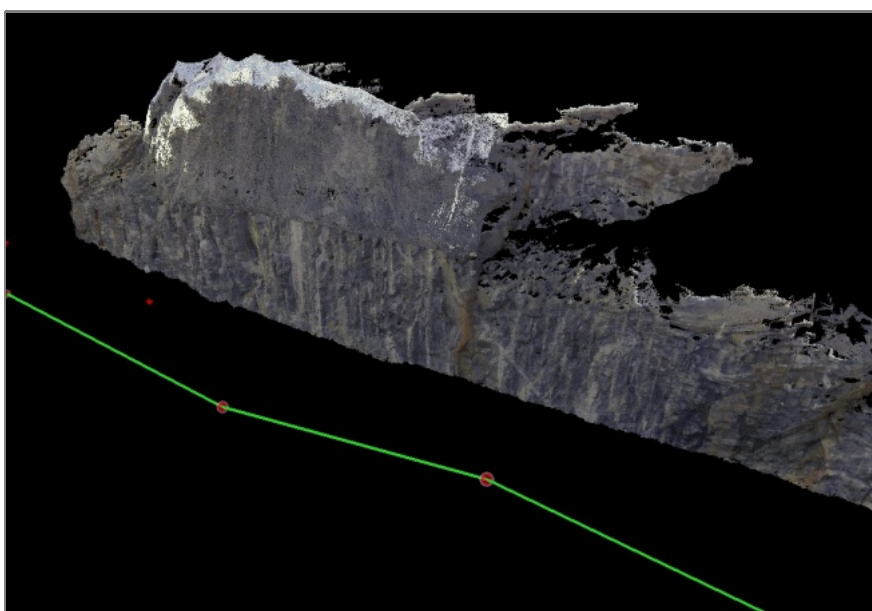

2 Details

Link Name	Setup 1	Setup 2	Overlap	Abs. Mean Error
Link 1	Job 004- Setup 001	Job 004- Setup 002	42 %	0.003 m
		Cloud to Cloud Target	Mean Target Error:	0.003 m --

Link Name	Setup 1	Setup 2	Overlap	Abs. Mean Error
Link 2	Job 004- Setup 002	Job 004- Setup 003	62 %	0.003 m
		Cloud to Cloud Target	Mean Target Error:	0.003 m --

Link Name	Setup 1	Setup 2	Overlap	Abs. Mean Error
Link 3	Job 004- Setup 003	Job 004- Setup 004	58 %	0.003 m
		Cloud to Cloud Target	Mean Target Error:	0.003 m --

Graphics

Job 004-1

View 1

View 2

View 3

View 4