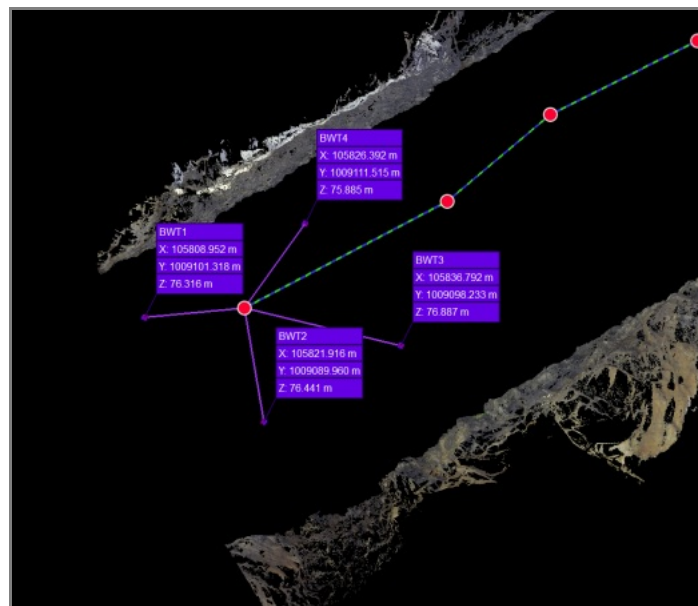

Link Error Results

1 Overview

Link Name	Setup 1	Setup 2	Overlap	Abs. Mean Error
Link 1	Job 004- Setup 001	Job 004- Setup 002	42 %	0.003 m
Link 2	Job 004- Setup 002	Job 004- Setup 003	62 %	0.003 m
Link 3	Job 004- Setup 003	Job 004- Setup 004	58 %	0.003 m

2 Details

Link Name	Setup 1	Setup 2	Overlap	Abs. Mean Error
Link 1	Job 004- Setup 001	Job 004- Setup 002	42 %	0.003 m
		Cloud to Cloud Target	Mean Target Error:	0.003 m --

Link Name	Setup 1	Setup 2	Overlap	Abs. Mean Error
Link 2	Job 004- Setup 002	Job 004- Setup 003	62 %	0.003 m
		Cloud to Cloud Target	Mean Target Error:	0.003 m --

Link Name	Setup 1	Setup 2	Overlap	Abs. Mean Error
Link 3	Job 004- Setup 003	Job 004- Setup 004	58 %	0.003 m
		Cloud to Cloud Target	Mean Target Error:	0.003 m --

Graphics

Job 004-1

View 1

View 2

View 3

View 4

View 5

View 6

Kontrollfil