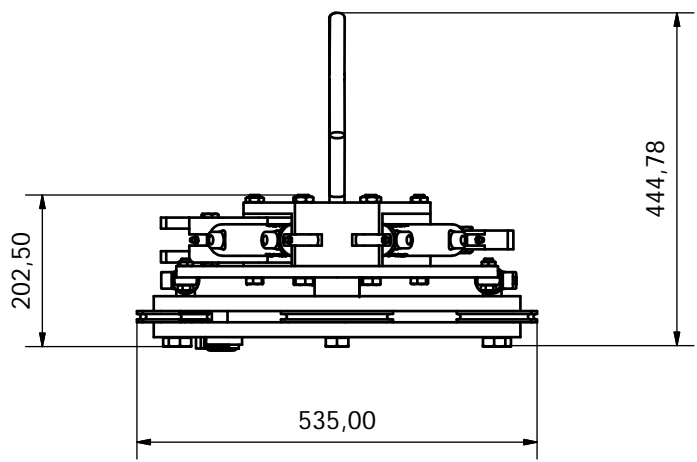

6 5 4 3 2 1

D
C
B
A

6 5 4 3 2 1

PRODUCED BY AN AUTODESK EDUCATIONAL PRODUCT

D
C
B
A

Designed by Anders	Checked by	Approved by	Date	Date 05.05.2010	
			Kutteverktøy		Sheet 1 / 1
			Edition		

PRODUCED BY AN AUTODESK EDUCATIONAL PRODUCT