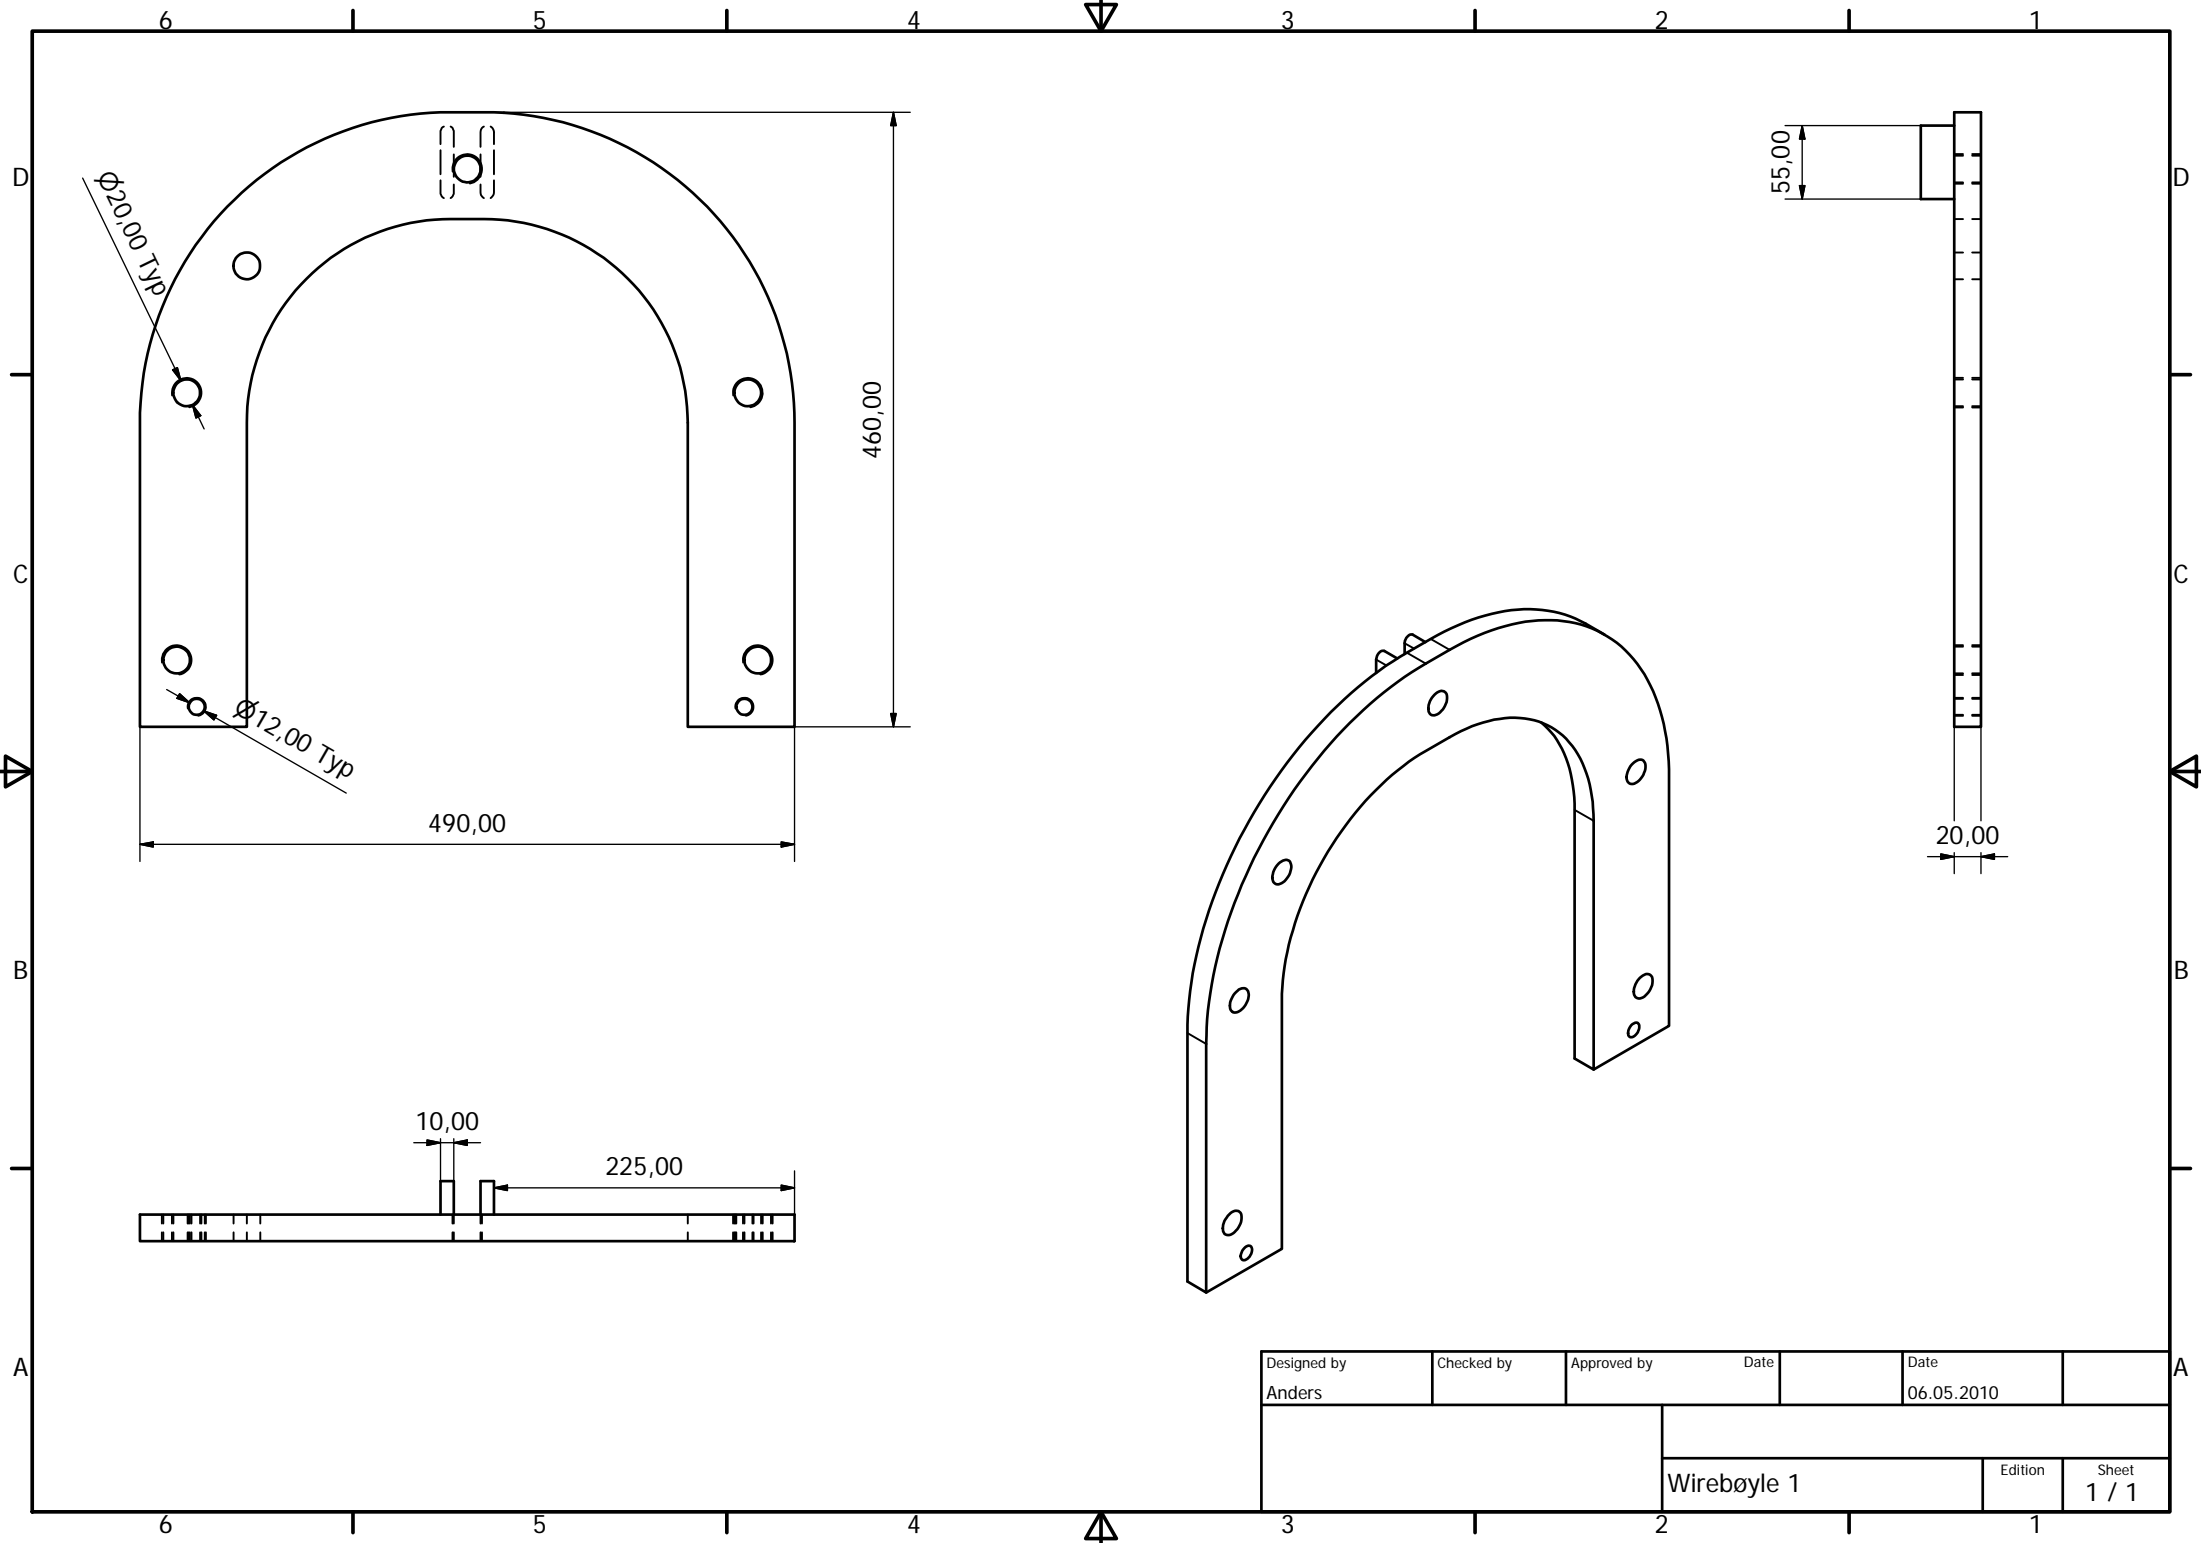

PRODUCED BY AN AUTODESK EDUCATIONAL PRODUCT

PRODUCED BY AN AUTODESK EDUCATIONAL PRODUCT