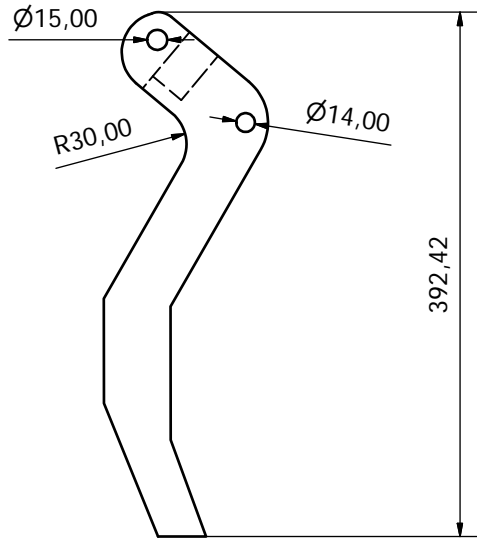

Designed by Anders	Checked by	Approved by	Date	Date 06.05.2010	
			Gripeklo		
			Edition	Sheet 1 / 1	

PRODUCED BY AN AUTODESK EDUCATIONAL PRODUCT

PRODUCED BY AN AUTODESK EDUCATIONAL PRODUCT