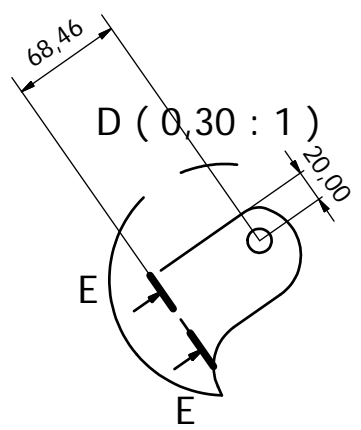

PRODUCED BY AN AUTODESK EDUCATIONAL PRODUCT

28,43

20,00

C-C (0,20 : 1)

E-E (0,30 : 1)

B-B (0,15 : 1)

D (0,30 : 1)

Designed by Dag	Checked by	Approved by	Date	Date 26.04.2010	
			Snitt Klo		
			Edition	Sheet 1 / 1	