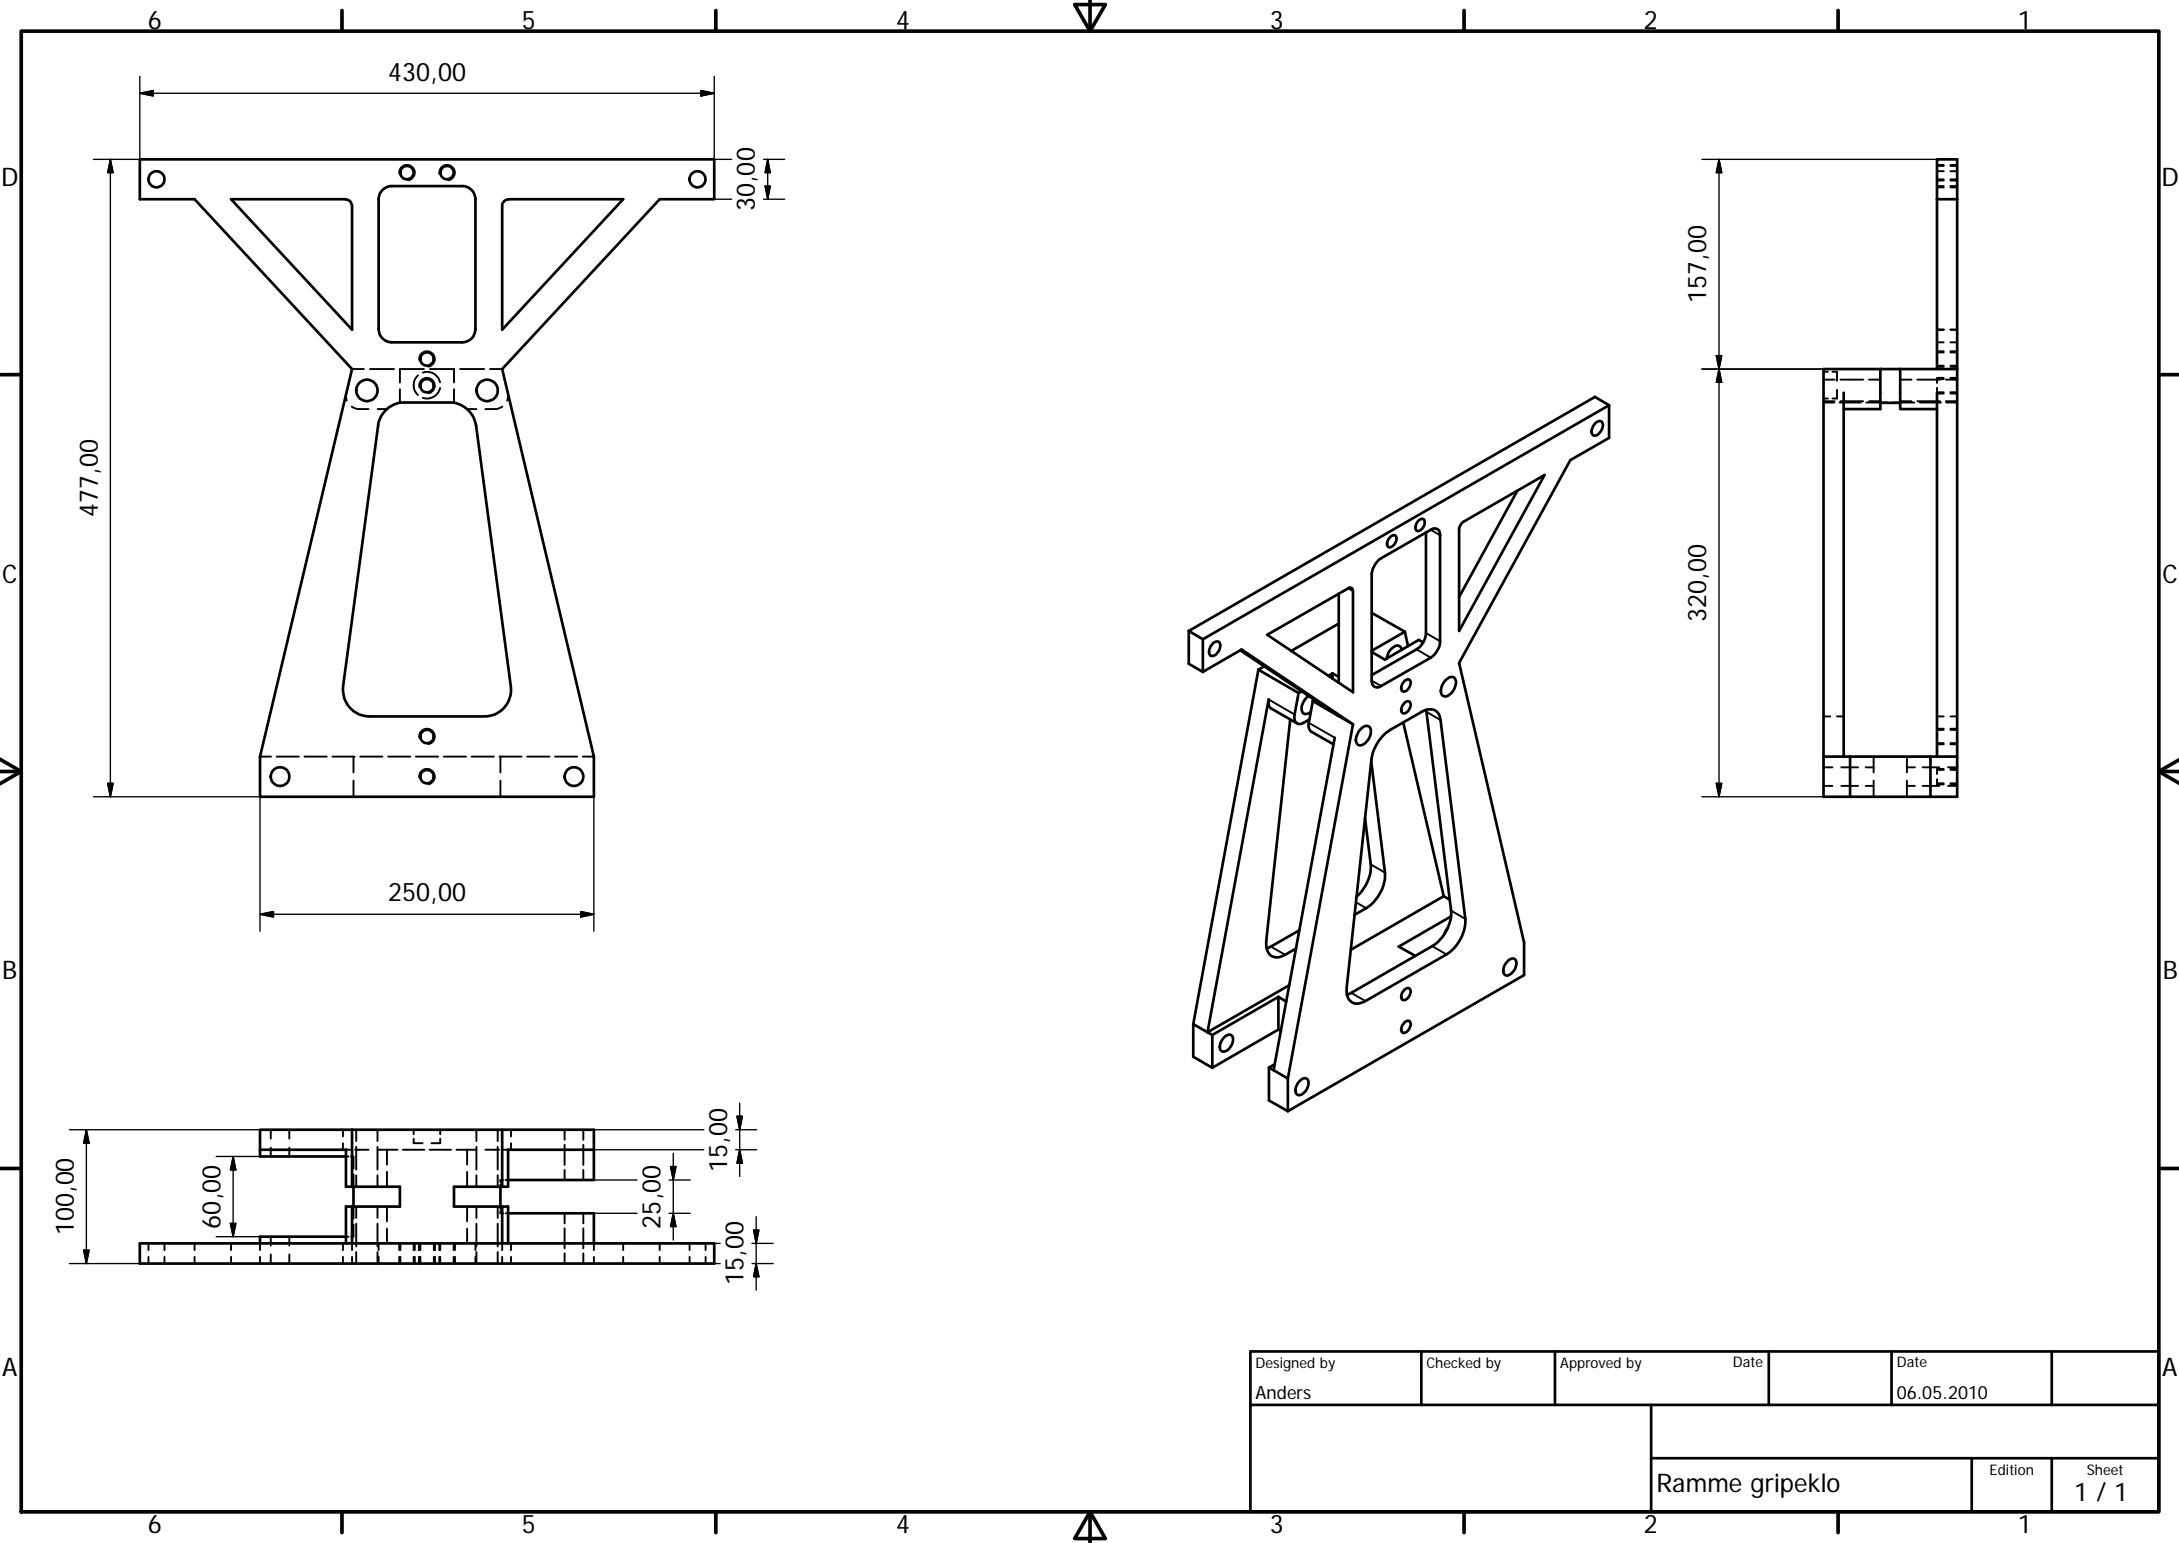

6 5 4 3 2 1

D
C
B
A

6 5 4 3 2 1

PRODUCED BY AN AUTODESK EDUCATIONAL PRODUCT

D
C
B
A

Designed by Anders	Checked by	Approved by	Date	Date 05.05.2010	
			Kutteverktøy		Sheet 1 / 1
			Edition		

PRODUCED BY AN AUTODESK EDUCATIONAL PRODUCT